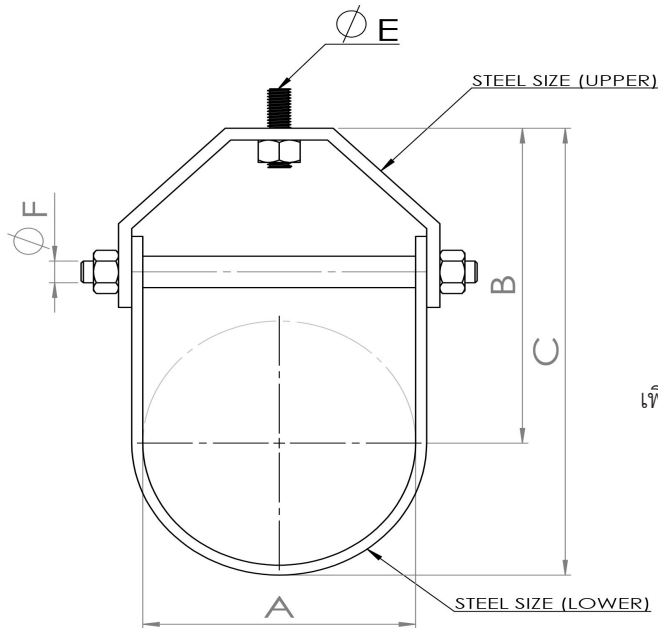

CLEVIS HANGER

เคลวิส แฮงเกอร์

อุปกรณ์แขวนท่อ (Pipe Hanger) หรือ แคล้มแขวนท่อ
ทรงรูปสามโอ มาตรฐานผลิตจากเหล็กคาร์บอน(Carboon Steel)
นิยมชุบกัสนิม สามารถเลือกการชุบได้ 2 รูปแบบ คือ
ชุบ(ร้จ)งิงค์ (ELECTRO GALVANIZED)
ชุบฮอตดิบ (HOT DIP GALVANIZED)
โดยขึ้นอยู่กับการใช้งานในสภาพที่เหมาะสมกับหน้างานนั้น
เพิ่มคุณสมบัติของตัวโครงสร้างมากขึ้น ด้วยวัสดุ สแตนเลส (Stainless)
เพื่อการใช้งานที่ต้องการประสิทธิภาพสูงกว่าระดับมาตรฐาน
ตัวโครงเคลวิส แข็งแรง ทนทาน มีคลิปล็อค ป้องกันไม่ให้หลุด
มีหลายขนาดให้เลือก สามารถรับน้ำหนักได้สูงสุด 16 กก.
ติดตั้งง่าย ประหยัดเวลา่ง่าย ต่อการทำงาน

Material : Carbon Steel
Coating : ELECTRO GALVANIZED, HOT DIP GALVANIZED
Special : Stainless

Dimention&Price

Item No.	Normal Pipe Size		Steel Size (Upper)	Steel Size (Lower)	A	B	C	ØF	ØE	Price List				
	(INCH)	(mm.)								(mm.)	(mm.)	ETG	HDG	SUS
LX-FCL63100	1"	25	2.5x25	2x25	35	66	87	3/8"	3/8"	-	-	-		
LX-FCL63114	1 1/4"	32	3x25	2.5x25	44	80	105	3/8"	3/8"	-	-	-		
LX-FCL63112	1 1/2"	40	3x25	2.5x25	50	80	105	3/8"	3/8"	50.00	75.00	365.00		
LX-FCL63200	2"	50	3x25	2.5x25	64	95	127	3/8"	3/8"	50.00	75.00	370.00		
LX-FCL63212	2 1/2"	65	3x32	2.5x32	85	117	160	3/8"	1/2"	60.00	75.00	395.00		
LX-FCL63300	3"	80	4x32	2.5x32	94	125	172	3/8"	1/2"	75.00	100.00	775.00		
LX-FCL63400	4"	100	4x32	3x32	124	155	217	3/8"	1/2"	85.00	115.00	925.00		
LX-FCL63500	5"	125	5x32	4x32	150	180	259	1/2"	5/8"	130.00	180.00	1,005.00		
LX-FCL63600	6"	150	5x32	4x32	175	210	280	1/2"	5/8"	165.00	210.00	2,340.00		
LX-FCL63800	8"	200	6x38	5x38	222	253	365	1/2"	5/8"	225.00	305.00	2,555.00		
LX-FCL631000	10"	250	9x50	5x50	274	306	443	3/4"	7/8"	620.00	755.00	-		
LX-FCL631200	12"	300	9x50	6x50	324	363	527	3/4"	7/8"	685.00	875.00	-		
LX-FCL631400	14"	350	9x50	6x50	364	408	590	7/8"	1"	965.00	1,200.00	-		
LX-FCL631600	16"	400	12x65	6x65	420	481	697	1"	1"	1,455.00	1,815.00	-		
LX-FCL631800	18"	450	12x65	6x65	466	514	753	1"	1"	1,615.00	2,025.00	-		
LX-FCL632000	20"	500	12x65	9x65	520	576	885	1"	1"	2,275.00	2,835.00	-		
LX-FCL632200	22"	550	15x65	9x65	570	604	948	1"	1"	2,505.00	3,130.00	-		
LX-FCL632400	24"	600	12x75	9x75	630	686	1010	1 1/4"	1 1/4"	2,745.00	3,430.00	-		
LX-FCL632600	26"	650	12x75	9x75	670	736	1085	1 1/4"	1 1/4"	-	-	-		

**ราคานี้ยังไม่รวมภาษีมูลค่าเพิ่ม